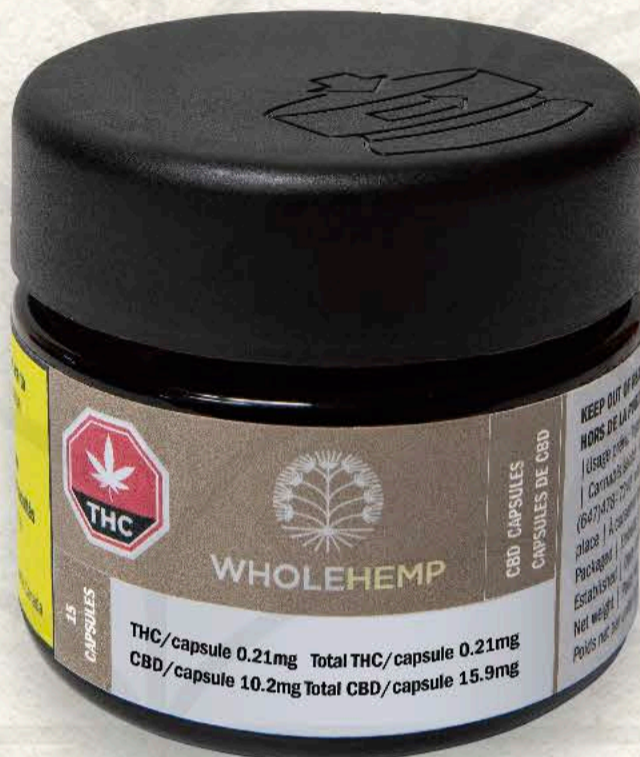

3.5g | 120-180mg/g Total CBD | 0-10mg/g Total THC

WHOLEHEMP

Topicals & Extracts

FULL SPECTRUM CBD OIL

WholeHemp's Full Spectrum CBD Oil is made by infusing the finest sungrown hemp flower in organic sunflower oil. Packaged in a 30ml amber glass bottle, WholeHemp CBD Oil contains 25mg/ml of Total CBD.

30ml Bottle | 750mg Total CBD
< 30mg Total THC

CBD CREAM

Our all natural, artisanal full spectrum CBD Cream. Made by whipping the CBD infused organic sunflower oil with Shea Butter.

45g Jar | 250mg Total CBD
< 31.5mg Total THC

WHOLEHEMP

Capsules

CBD CAPSULES

15 vegan capsules containing decarboxylated finely ground sungrown hemp flower.

15 Caps - 25mg total CBD
0-1mg total THC (per cap)

CBDA CAPSULES

15 vegan capsules made from non-decarboxylated high CBD sungrown hemp flower.