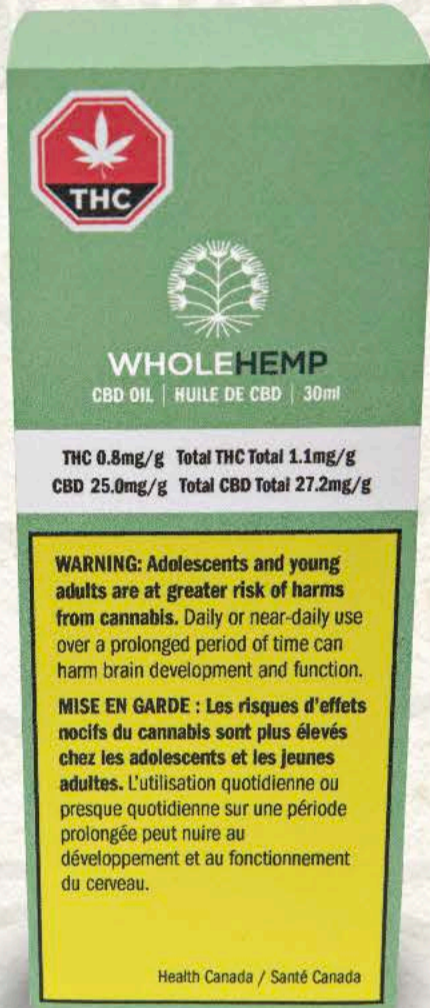

Craft grown outdoors in Southern Ontario, Cherry Blossom is a high CBD cross of Cherry Wine and Berry Blossom, full of big, bold berry flavours with delicate floral side notes.

3.5g | 120-180mg/g Total CBD
0-10mg/g Total THC

5 x 0.4g | 120-180mg/g Total CBD
0-10mg/g Total THC

UMPQUA CBD FLOWER

Craft grown outdoors in Southern Ontario, the high CBD Umpqua hemp strain is known for its complex flower structure.

Caryophyllene, Myrcene and Guaiol give an intense peppery aroma with a piney finish.

3.5g | 120-180mg/g Total CBD | 0-10mg/g Total THC

WHOLEHEMP

Topicals & Extracts

FULL SPECTRUM CBD OIL

WholeHemp's Full Spectrum CBD Oil is made by infusing the finest sungrown hemp flower in organic sunflower oil. Packaged in a 30ml amber glass bottle, WholeHemp CBD Oil contains 25mg/ml of Total CBD.